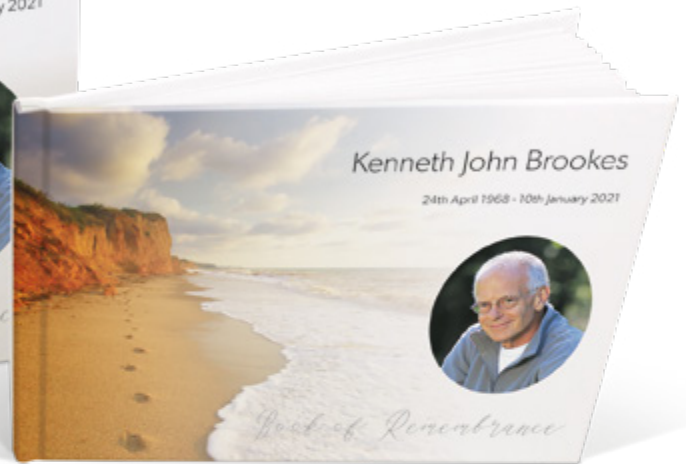

ADDITIONAL MATCHING PRODUCTS

LARGE
BOOK OF REMEMBRANCE

SMALL
BOOK OF REMEMBRANCE

BOOKMARK
(laminated)

MEMORIAL CARD
(laminated)

ATTENDANCE
CARD

Clients who chose this design,
also ordered these Rose pins.
View our full pin selection on page 34

Sandy Footprints

ORDER OF SERVICE

ALTERNATIVE VERSION

This design also has an alternative version if you would prefer a sunset scene

ADDITIONAL MATCHING PRODUCTS

LARGE BOOK OF REMEMBRANCE

SMALL BOOK OF REMEMBRANCE