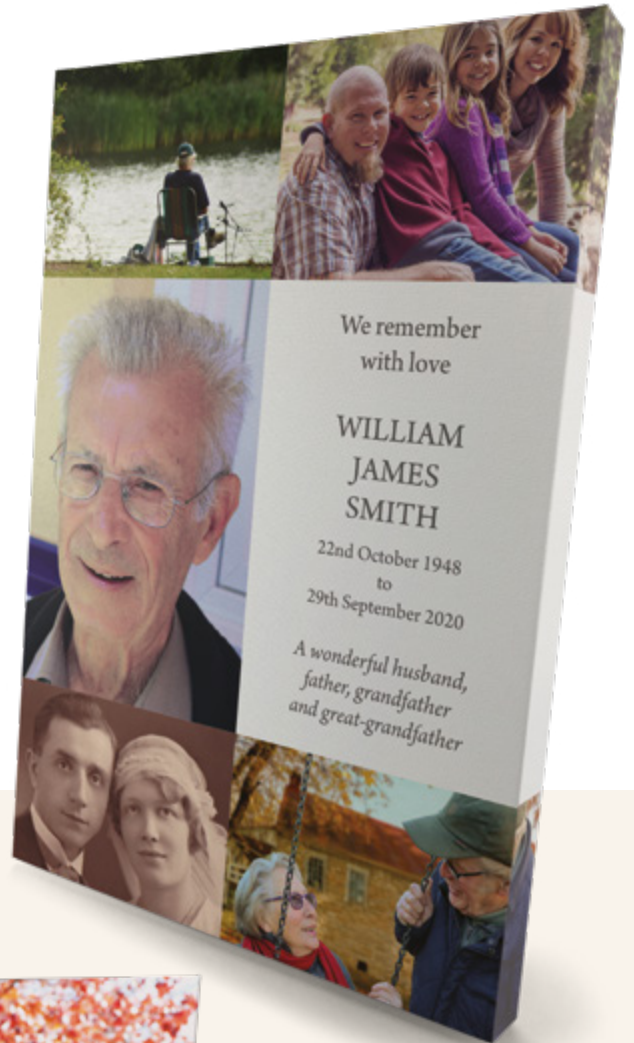

Canvas Prints

MEMORIAL MONTAGE CANVAS

A long-lasting, tasteful keepsake, our Memorial Montage Canvas is an excellent way to honour and remember your loved one.

Maybe you will choose to place your canvas at the front during the service, or at the reception afterwards; perhaps you would prefer to have it near a book of remembrance to encourage family and friends to share their memories. Wherever you choose to place it, the keepsake will be a talking point amongst your guests, on the day and beyond.

A wonderful keepsake, something you will treasure forever.

Memorial Montage Canvas available only in large size (20''x30'').

STANDARD CANVAS PRINTS

High-quality, free standing canvas prints, available in three sizes:

**Small (12''x16''),
Medium (16''x20''
and Large (20''x30'').**

**NO NEED FOR AN EASEL,
COMPLETELY
FREE-STANDING**

All of these canvas prints are supplied with an integrated back strut to enable the canvas to be free-standing in either landscape or portrait.